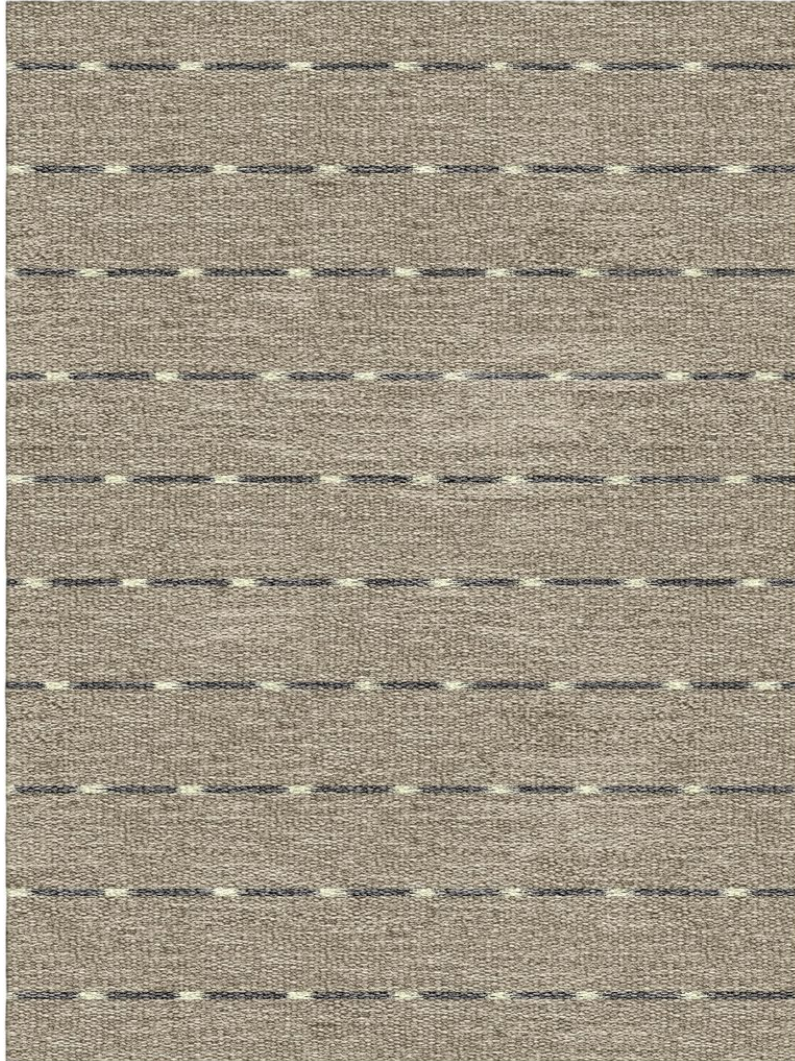

# P E R E N N I A L S

---

Pumice  
**Smoke Signal Flatwoven**  
FW210-208

## DETAILS & SPECS

Designer	Studio
Construction	Flatwoven
Colorway	Pumice
Collection	2014 B Fall

---

## DESCRIPTION

Perennials' Flatwoven artisanal rugs feature exceptional designs, subtle color blending and an unbelievably soft feel. They include binding on the horizontal edges and the selvages are left visible to show the craftsmanship of each handwoven rug. These rugs are ideal for use indoors or out.