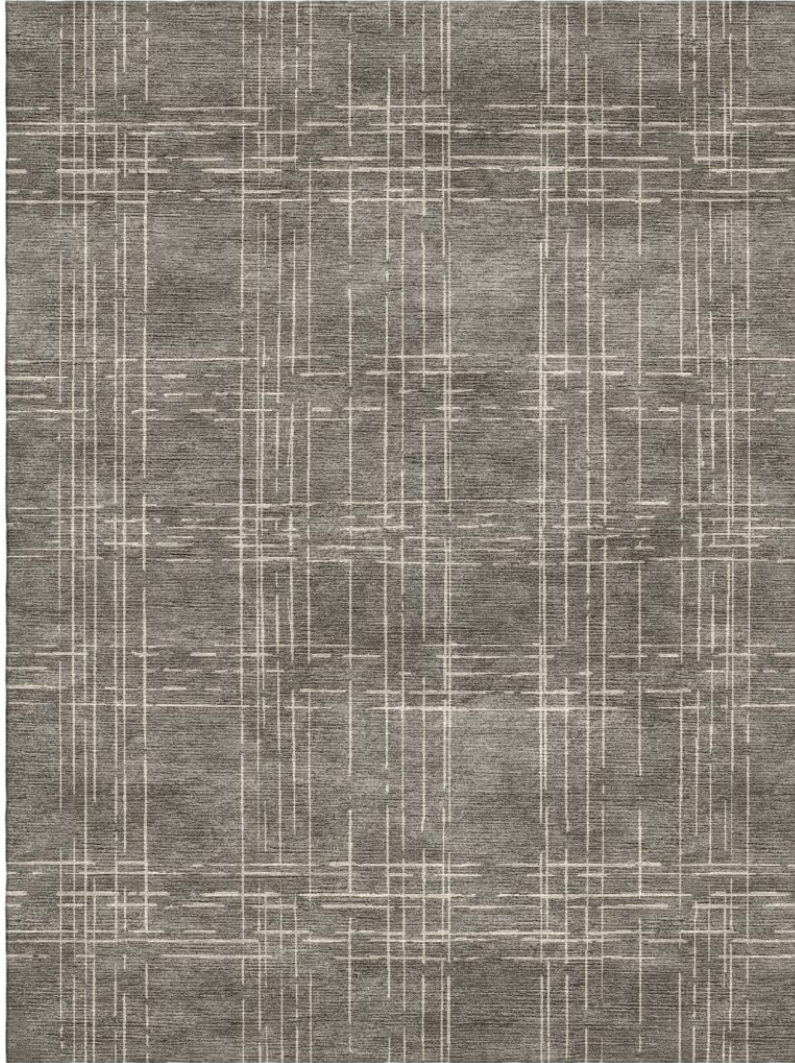

P E R E N N I A L S

GRAVEL PATH Drypoint Plaid Tibetan Knot

TK331-61

DETAILS & SPECS

Designer	Porter Teleo
Construction	Tibetan Knot
Colorway	GRAVEL PATH
Collection	2016 A Spring: Porter Teleo

DESCRIPTION

Hand knotted, 80 knots per square inch.