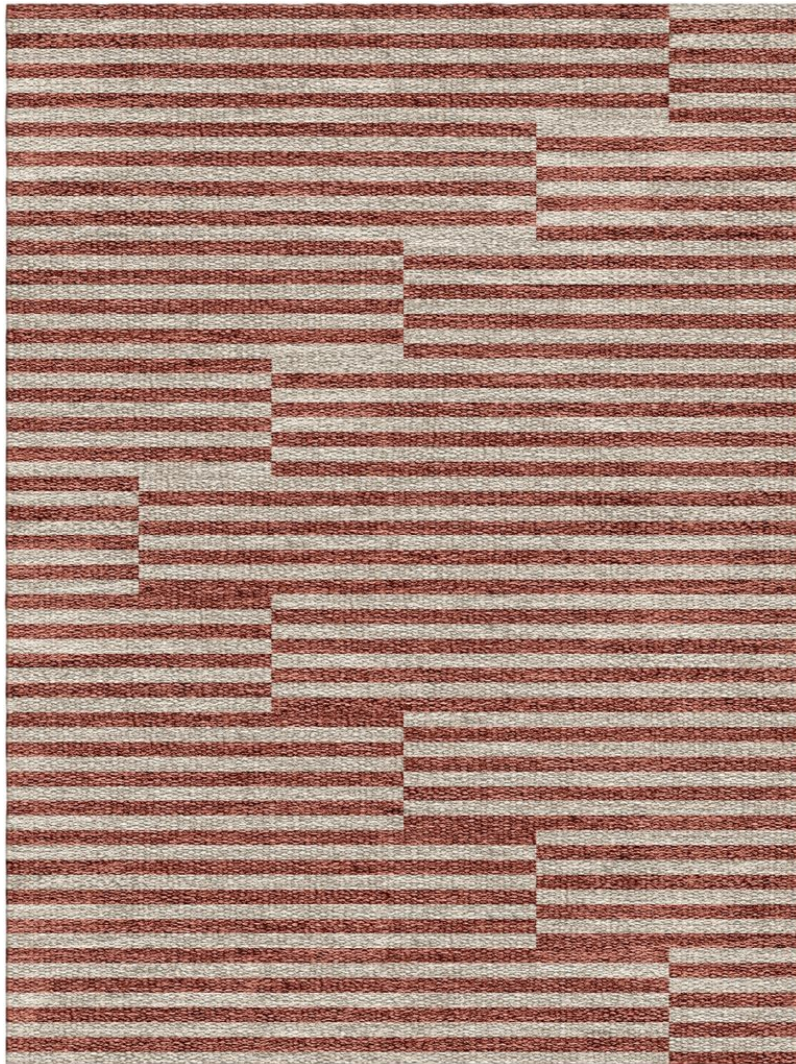

P E R E N N I A L S

SUNSET Do-re-mi Flatwoven

FW226-12

DETAILS & SPECS

Designer	Studio
Construction	Flatwoven
Colorway	SUNSET
Collection	2020 A Spring: In the Mix

DESCRIPTION

Perennials' Flatwoven artisanal rugs feature exceptional designs, subtle color blending and an unbelievably soft feel. They include binding on the horizontal edges and the selvages are left visible to show the craftsmanship of each handwoven rug. These rugs are ideal for use indoors or out.